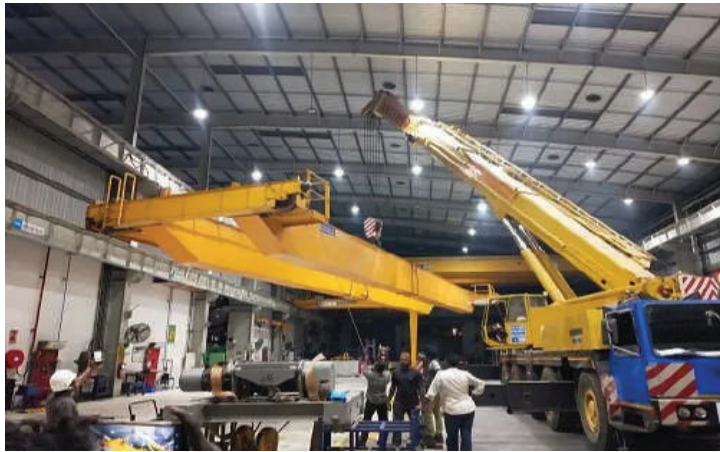

Fork Lift

Mobile Crane

Scissor Lift

Transportation Truck

Scaffolding

OVERHEAD CRANE ERECTION/ COMMISSIONING

MEC Enterprises have conducted Erection/Commissioning of single girder double girder bridge Crane having lifting capacity up-to 100 tons. We have electro mechanical team that consist of engineers & supervisors having vast experience in overhead crane Erections. We comply to utilize our own certified mobile equipment (Cranes , Fork lift) with all necessary safety parameters intact during installation process. Our team performs entire erection process from masonry works to all structural support/fixtures required during crane Erection /Commissioning.